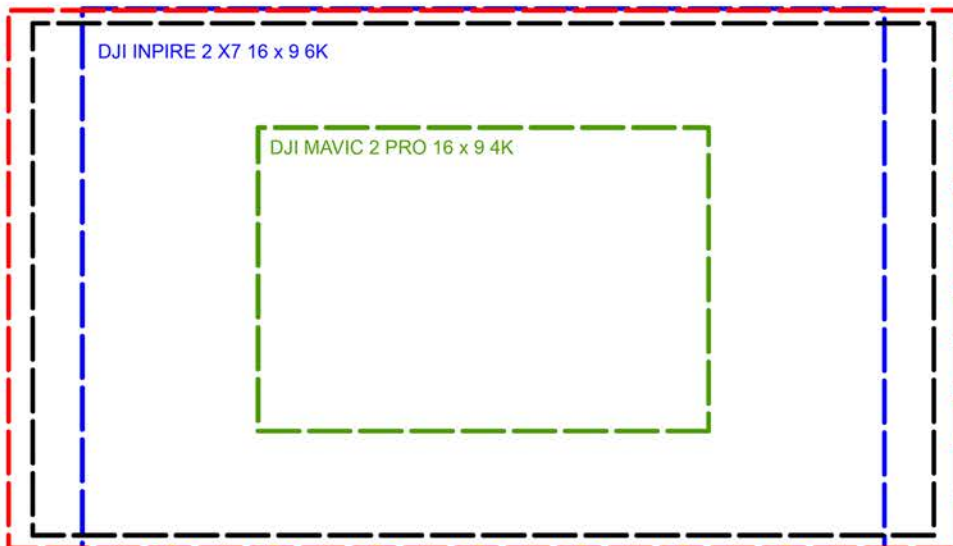

ProRes RAW HQ - 14bit			Frame Rate (FPS)					
	Resolution	Aspect Ratio	23.976	24	25/29.97/30	47.950	48	50/59.94/60
6K	6016 x 3200	17:9	●	×	×	×	×	×
5.7K	5760 x 3240	16:9	●	×	×	×	×	×

ProRes 422 HQ - 10bit			Frame Rate (FPS)					
	Resolution	Aspect Ratio	23.976	24	25/29.97/30	47.950	48	50/59.94/60
5.2K	5280 x 2160	2.44:1	●	●	●	×	×	×
4K DCI	4096 x 2160	17:9	●	●	●	×	×	×
4K UHD	3840 x 2160	16:9	●	●	●	×	×	×
2.7K	2704 x 1520	17:9	×	×	×	●	×	●
2K	2048 x 1080	17:9	×	×	×	●	×	●
HD	1920 x 1080	16:9	×	×	×	●	×	●

ProRes 4444 XQ - 10bit			Frame Rate (FPS)					
	Resolution	Aspect Ratio	23.976	24	25/29.97/30	47.950	48	50/59.94/60
4K UHD	3840 x 2160	16:9	●	●	●	×	×	×
2K	2048 x 1080	17:9	×	×	×	●	×	●
HD	1920 x 1080	16:9	×	×	×	●	×	●

RED DRAGON 16 x 9 6K

ALEXA MINI 16 x 9 4k

Recording times

Video Format	Resolution	Frame rate	Recording duration
Cinema DNG	5280 x 2970	23.976,24,25,29.97	approx 15 mins*
	4096 x 2160	50,59.94	approx 17 mins*
	4096 x 2160	23.976,24,25,29.97	approx 30 mins*
	4096 x 2160	47.952	approx 19 mins*
	3840 x 2160	50,59.94	approx 18 mins*
	3840 x 2160	23.976,24,25,29.97	approx 31 mins*
	3840 x 2160	47.952	approx 20 mins*
Pro Res 4444XQ	3840 x 2160	23.976,24,25,29.97	approx 32 mins*
Pro Res 422HQ	3840 x 2160	23.976,24,25,29.97	approx 71mins*
	5280 x 2160	23.976,24,25,29.97	approx 51 mins*
H264/5	4096 x 2160 (17x9)	23.976,24,25,47.95 48,50	approx 83 mins**
	3840 x 2160	23.976,24,25,47.95 48,50	approx 83 mins**
	3840 x 1572 (2.44:1)	23.976,24,25,47.95 48,50	approx 83 mins**
	2720 x 1530	23.976,24,25,	approx 144 mins**
	2720 x 1530	47.95,48,50	approx 83 mins**
	1920 x 1080	23.976,24,25	approx 137 mins**
	1920 x 1080	47.95,48,50	approx 104 mins**