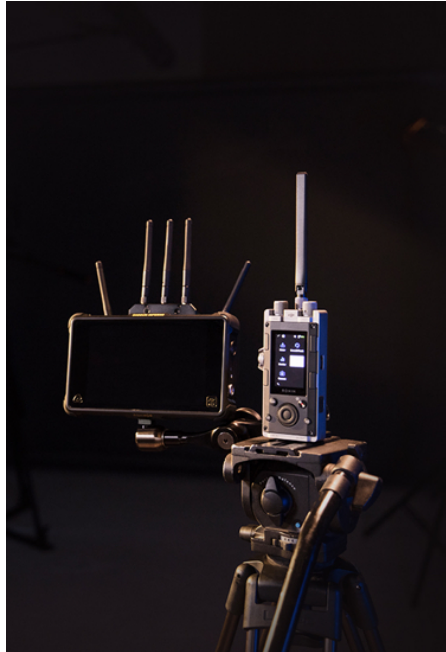

DJI Ronin 2 Gimbal Package | Tammo van Hoorn

Package Overview

- DJI Ronin 2 stabilising gimbal
- Compatible with most camera setups (please check for full list)
 - Alexa Mini, Mini LF
 - RED Monstro, Dragon, Epic, Helium, Ranger, Komodo
 - Sony Venice, F55, F5, FX9, FS7, Alpha A7 range
 - Canon C-Series
 - Panasonic EVA1
 - Various DSLR setups (please check beforehand)
- Compatible lens + camera combinations
 - Please contact for further information

- DJI Masterwheels - 3 axis wireless control

- DJI Joystick - includes Cinemilled Joystick control panel

- DJI Force Pro motion controller
- allows gimbal to be operated from any fluid head

- Easyrig Vario 5 Stabil 2 + Gimbal Vest

- EasyTilt - facilitates easier tilt movement

- Segway X2 handsfree personal transporter
- Up to 20 km/h
- Range up to 19km
- Suitable for tracking shots over a variety of terrains

- 2 x Eartec UltraLite Headsets

- SmallHD 1303 13" HDR Operators Monitor

- SmallHD 703 UltraBright 7" Gimbal Monitor

- Teradek Bolt 500LT Video Transmitter - 1 x TX, 2 x RX

- Various options of shock absorbers, stabilisers, tripod mounts.
-Availability subject to project requirements (not included in standard pack)