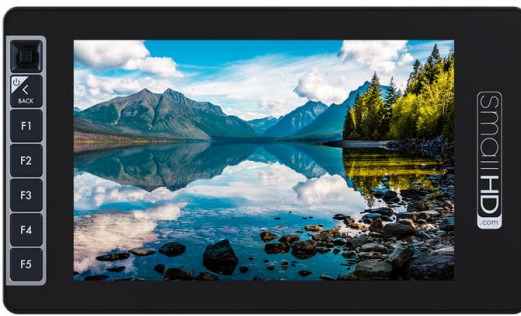

DJI Ronin 2 Gimbal Package | Tammo van Hoorn

Package Overview

- DJI Ronin 2 stabilising gimbal
- Compatible with most camera setups (please check for full list)
 - Alexa Mini, Mini LF
 - RED Monstro, Dragon, Epic, Helium, Ranger, Komodo
 - Sony Venice, F55, F5, FX9, FS7, Alpha A7 range
 - Canon C-Series
 - Panasonic EVA1
 - Various DSLR setups (please check beforehand)
- Compatible lens + camera combinations
 - Please contact for further information

- DJI Masterwheels - 3 axis wireless control

- DJI Joystick - includes Cinemilled Joystick control panel

- DJI Force Pro motion controller
- allows gimbal to be operated from any fluid head

- Easyrig Vario 5 Stabil 2 + Gimbal Vest

- EasyTilt - facilitates easier tilt movement

- Segway X2 handsfree personal transporter
- Up to 20 km/h
- Range up to 19km
- Suitable for tracking shots over a variety of terrains

- 2 x Eartec UltraLite Headsets

- SmallHD 1303 13" HDR Operators Monitor

- SmallHD 703 UltraBright 7" Gimbal Monitor

- Teradek Bolt 500LT Video Transmitter - 1 x TX, 2 x RX

- Various options of shock absorbers, stabilisers, tripod mounts.
-Availability subject to project requirements (not included in standard pack)