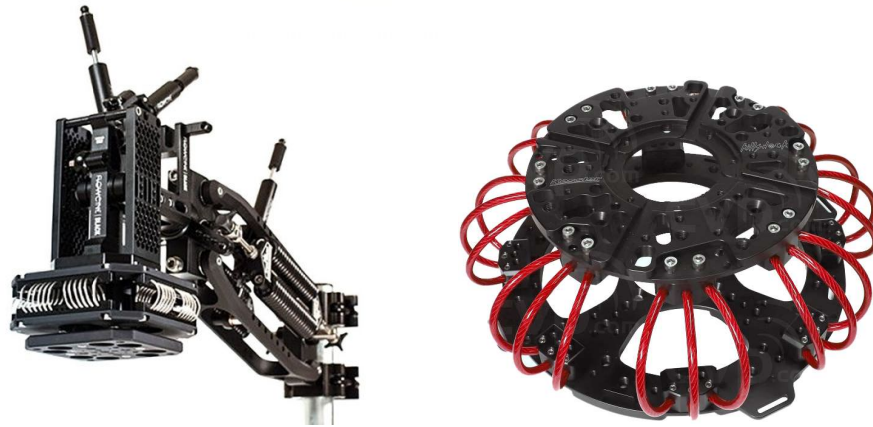

DJI Ronin 2 Gimbal Package | Tammo van Hoorn

Package Overview

- DJI Ronin 2 stabilising gimbal
- Compatible with most camera setups (please check for full list)
 - Alexa Mini, Mini LF
 - RED Monstro, Dragon, Epic, Helium, Ranger, Komodo
 - Sony Venice, F55, F5, FX9, FS7, Alpha A7 range
 - Canon C-Series
 - Panasonic EVA1
 - Various DSLR setups (please check beforehand)
- Compatible lens + camera combinations
 - Please contact for further information

- DJI Masterwheels - 3 axis wireless control

- DJI Joystick - includes Cinemilled Joystick control panel

- DJI Force Pro motion controller
- allows gimbal to be operated from any fluid head

- Easyrig Vario 5 Stabil 2 + Gimbal Vest

- EasyTilt - facilitates easier tilt movement

- Segway X2 handsfree personal transporter
- Up to 20 km/h
- Range up to 19km
- Suitable for tracking shots over a variety of terrains

- 2 x Eartec UltraLite Headsets

- SmallHD 1303 13" HDR Operators Monitor

- SmallHD 703 UltraBright 7" Gimbal Monitor

- Teradek Bolt 500LT Video Transmitter - 1 x TX, 2 x RX

- Various options of shock absorbers, stabilisers, tripod mounts.
-Availability subject to project requirements (not included in standard pack)